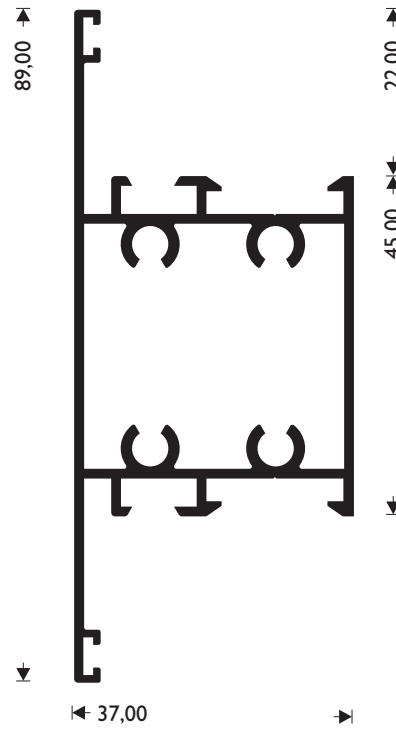

"T" PROFILE, SMALL (TRANSOM)

**M 950**

"ΤΑΦ", ΜΕΓΑΛΟ

W=1241 gr/m

"T" PROFILE LARGE

**M 983**

"ΤΑΦ", ΜΕΓΑΛΟ

W=1350 gr/m

"T" PROFILE LARGE

**M 954**

W=977 gr/m

"ΤΑΦ", ΜΕΣΑΙΟ  
"T" PROFILE, MEDIUM

**M 982**

W=1082 gr/m

"ΤΑΦ", ΜΕΣΑΙΟ  
"T" PROFILE, MEDIUM

**M 980**