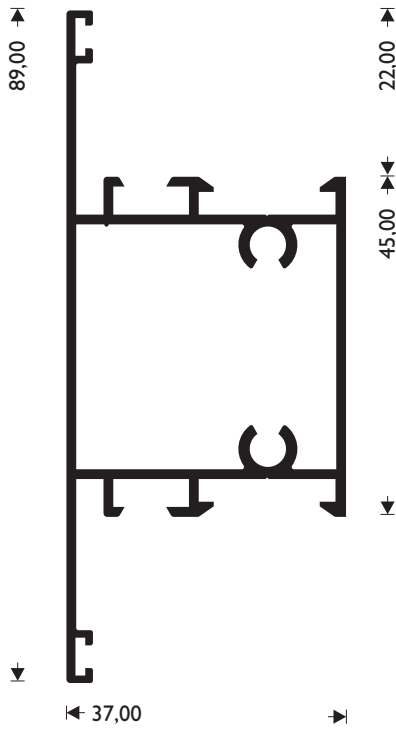

**Προφίλ  
Profiles  
R=1:1**

**M 977**

W=591 gr/m

ΚΑΣΑ ΙΣΙΑ  
FIXED FRAME STRAIGHT

**M 947**

W=649 gr/m

ΚΑΣΑ  
FIXED FRAME ROUND

**M 952**

"T" PROFILE, SMALL (TRANSOM)

**M 950**

"ΤΑΦ", ΜΕΓΑΛΟ

W=1241 gr/m

"T" PROFILE LARGE

**M 983**

"ΤΑΦ", ΜΕΓΑΛΟ

W=1350 gr/m

"T" PROFILE LARGE

**M 954**

W=977 gr/m

"ΤΑΦ", ΜΕΣΑΙΟ  
"T" PROFILE, MEDIUM

**M 982**

W=1082 gr/m

"ΤΑΦ", ΜΕΣΑΙΟ  
"T" PROFILE, MEDIUM

**M 980**