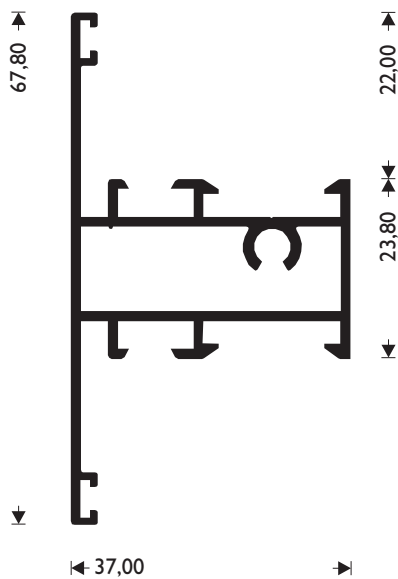

M 953

"ΤΑΦ", ΜΙΚΡΟ

W=775 gr/m

"T" PROFILE, SMALL (TRANSOM)