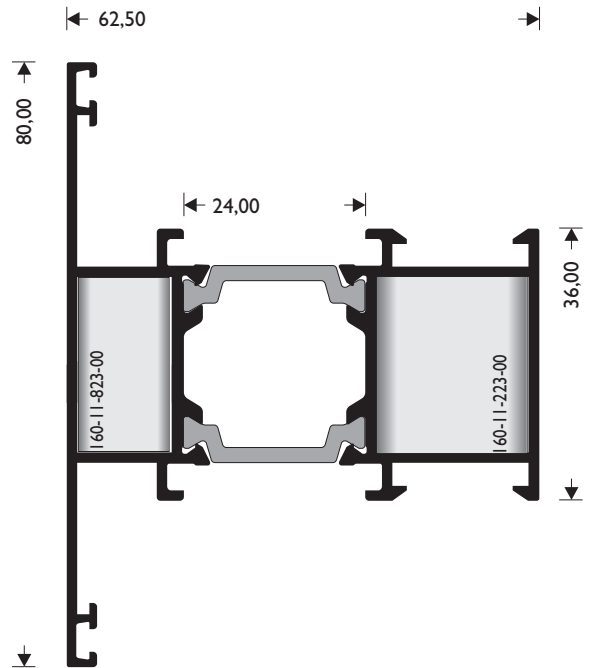

"TAY"

"T"-PROFILE

**M 11064**

W=1392gr/m

"TAY"

"T" PROFILE

**M 11068**

W=2649gr/m